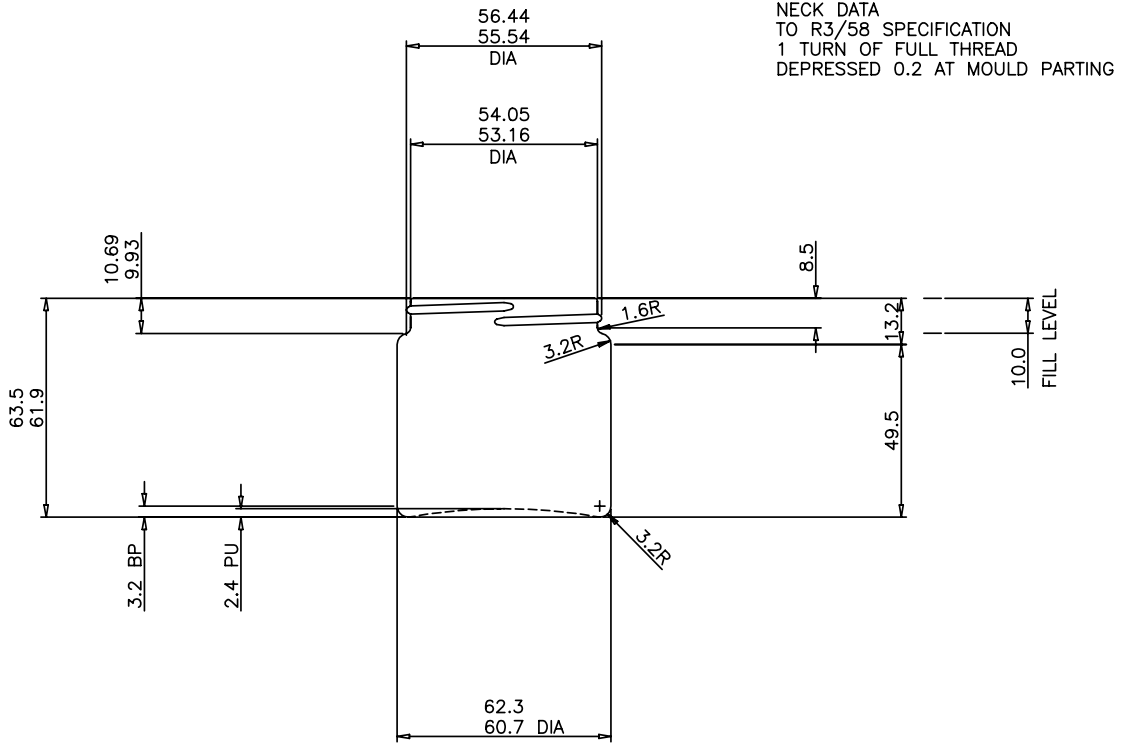

18

24

HS FRENCH FLINT

THE GLASS CONTAINER SPECIALISTS

VIEW ON BASE
SHOWING EMBOSSED MARKING
STANDING AREA EMBOSSED
WITH KNURLING

120ML WHITE FLINT SQUAT GLASS JAR

Product code	WJ120
Finish	R3/58mm
Capacity	108.5ml
Brim-full capacity	126ml